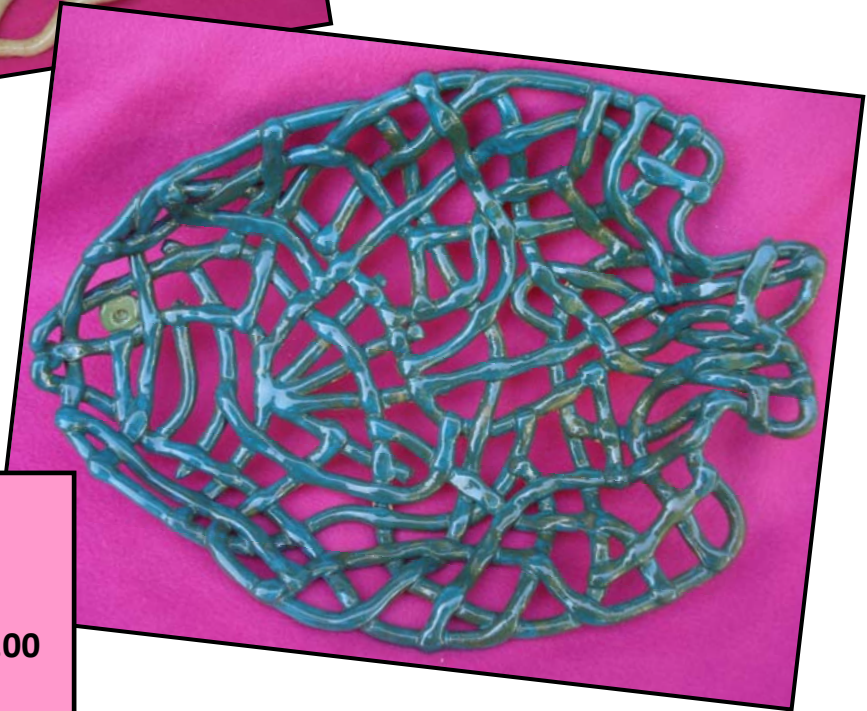

Leaf Bowl  
14.5" x  
2" .....\$40.00

Fish Bowl. Teal  
glaze.  
11.5" x 9.5"  
x2" .....\$45.00

Blue & Green  
Puzzle Bowl  
11.5x3.5"  
.....\$45.00

Scroll down for more

Round Beige  
Puzzle Bowl...10"  
x 2"  
.....\$35.00

Fish Bowl. Teal  
glaze.  
11.5" x 9.5"  
x2" .....\$45.00