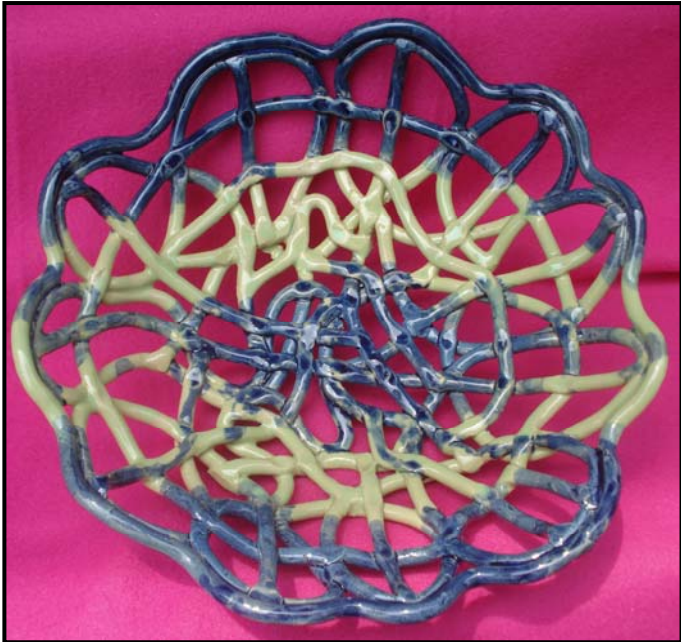

Leaf Bowl  
14.5" x  
2" .....\$40.00

Fish Bowl. Teal  
glaze.  
11.5" x 9.5"  
x2" .....\$45.00

Blue & Green  
Puzzle Bowl  
11.5x3.5"  
.....\$45.00

Scroll down for more

Round Beige  
Puzzle Bowl...10"  
x 2"  
.....\$35.00

Fish Bowl. Teal  
glaze.  
11.5" x 9.5"  
x2" .....\$45.00