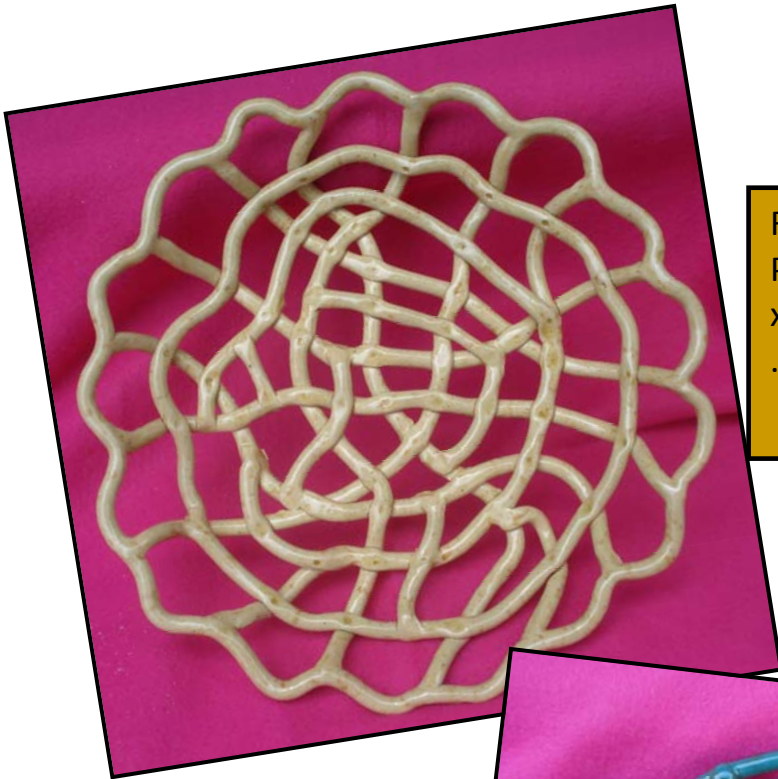

Leaf Bowl  
14.5" x  
2" .....\$40.00

Fish Bowl. Teal  
glaze.  
11.5" x 9.5"  
x2" .....\$45.00

Blue & Green  
Puzzle Bowl  
11.5x3.5"  
.....\$45.00

Scroll down for more

Round Beige  
Puzzle Bowl...10"  
x 2"  
.....\$35.00

Fish Bowl. Teal  
glaze.  
11.5" x 9.5"  
x2" .....\$45.00